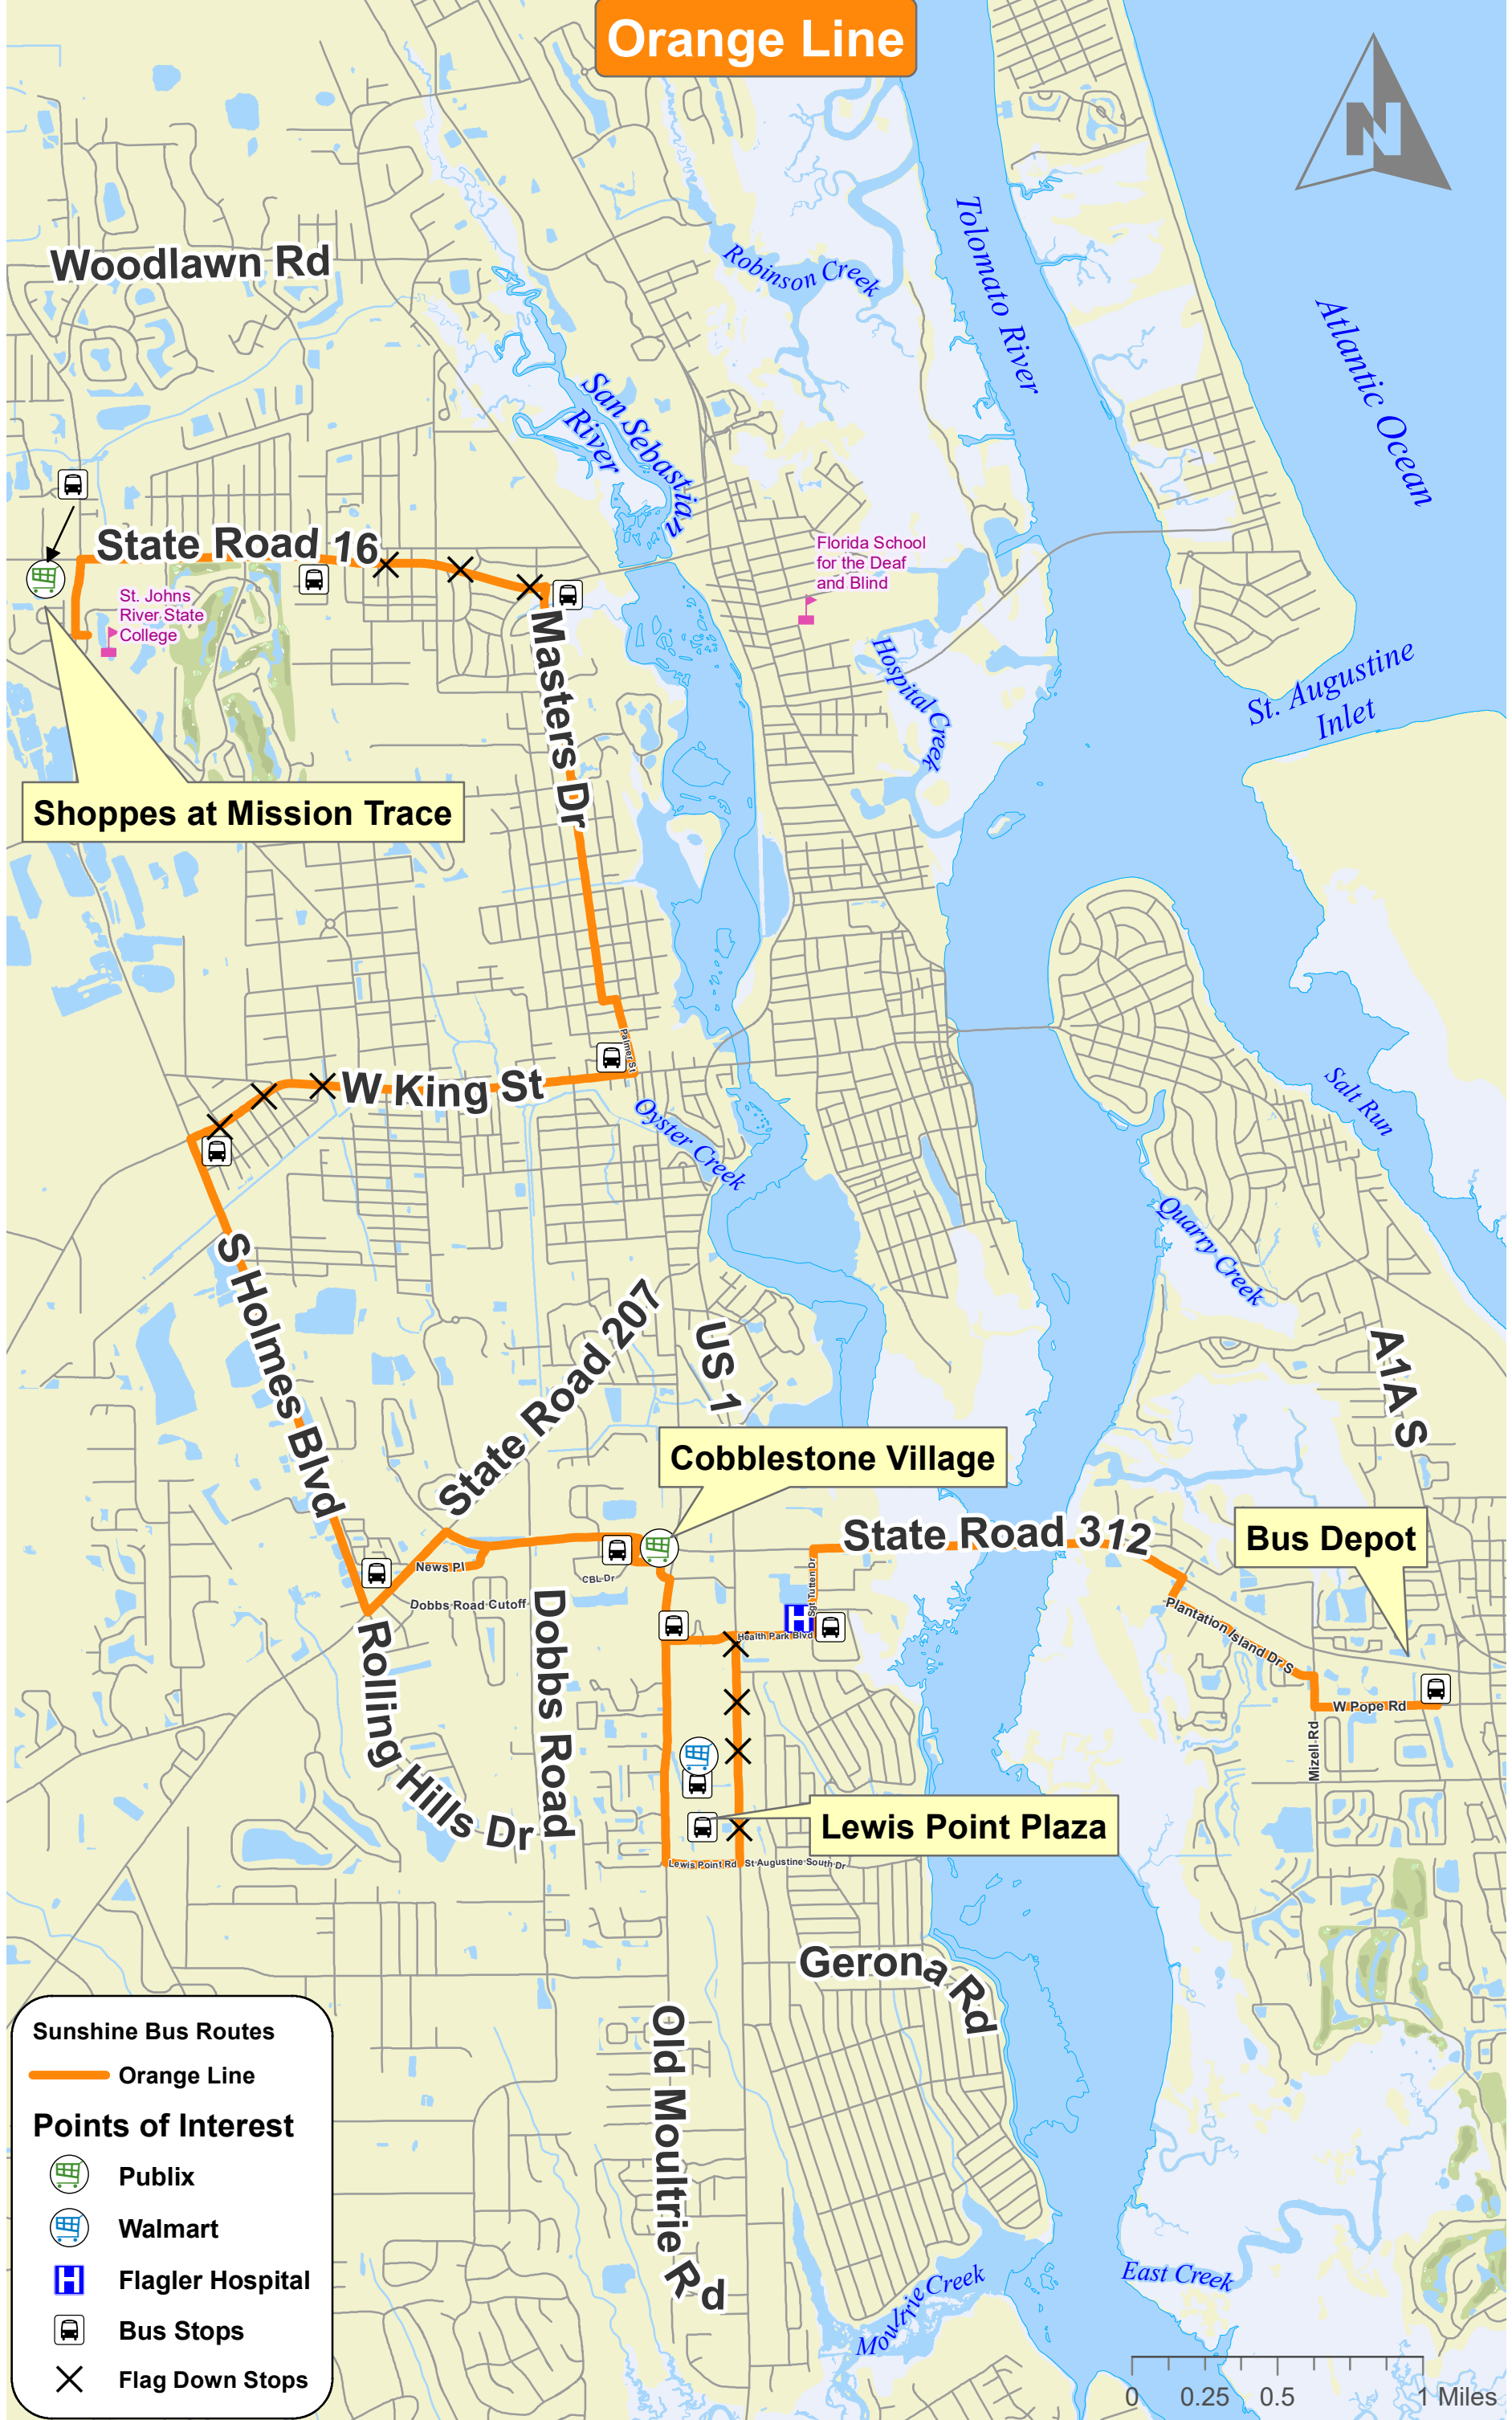

# Orange Line

Woodlawn Rd

State Road 16

Masters Dr

Shoppes at Mission Trace

W King St

S Holmes Blvd

Rolling Hills Dr

Dobbs Road

State Road 207

US 1

Cobblestone Village

State Road 312

Bus Depot

Lewis Point Plaza

Gerona Rd

Old Moultrie Rd

### Points of Interest

Publix

Walmart

Flagler Hospital

Bus Stops

Flag Down Stops

0 0.25 0.5 1 Miles